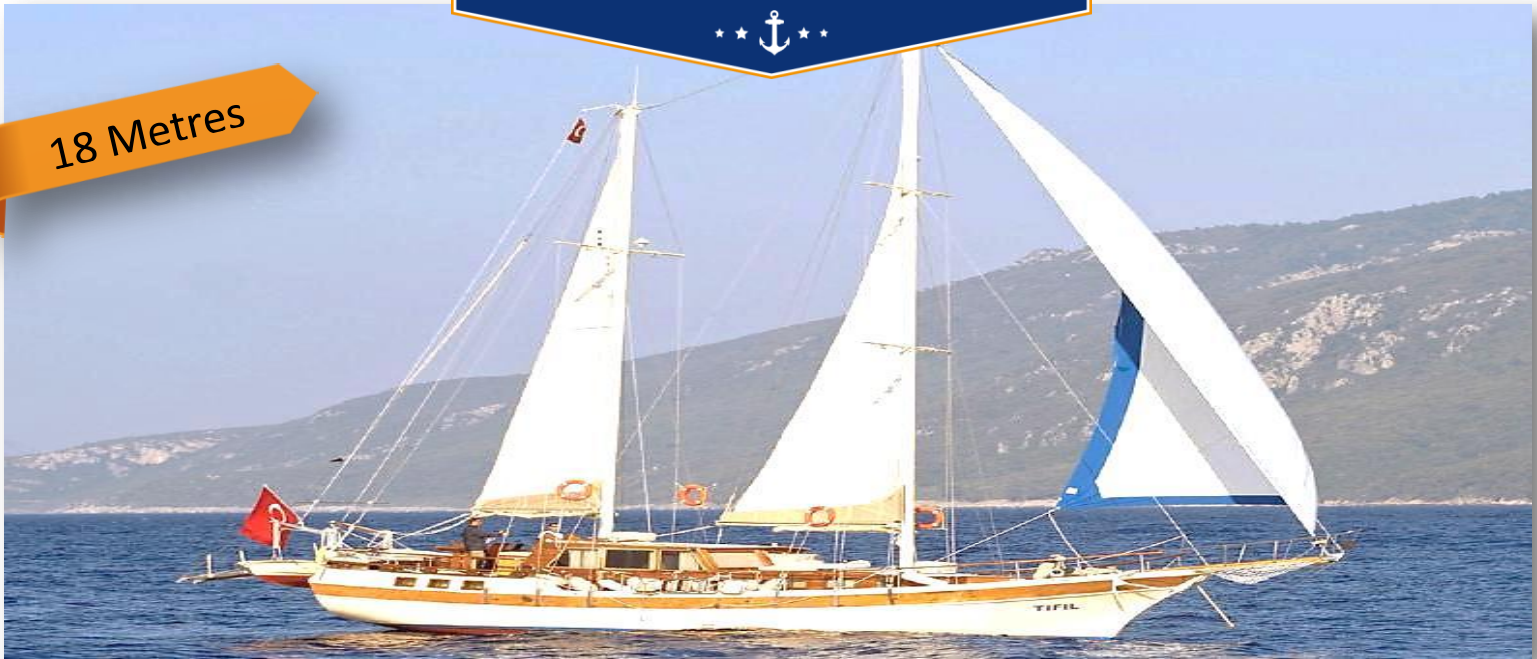

GULET-YACHT TIFIL

18 Metres

Daily Charter Rates in Euros

May&October	800.- Euro	June&September	900.- Euro	July&August	1000.- Euro
-------------	------------	----------------	------------	-------------	-------------

The Price Includes; The Crew, Standard Meal, Soft Drinks, Petrol, Hotel Transfers and Taxes.

General Specifications

Boat Name	Tifil	Base Port	Bodrum
Guest Capacity	8	LOA	18 Mt.
Cabins	3 Double, 1 Twin Cabins	Onboard Electronics	TV, VCR, DVD Player, FM Radio, CD Player, SatelliteTV System, Internet
Number Of Crew	3	A/C D/C Electricity	220 V - 12 V - 24 V
Main Engines	1 X 230 HP	Power Generators	1 x 10 KWA
Average Speed	8 Knots	Max. Speed	10 Knots.
Air Conditioning	Yes	Fresh Water	3000 Lt.
Average Consumption of Fuel	20 Lt. / Per Hour	Maximum Fuel Consumption	25 Lt. / Per Hour
Dinghy / Outboard	3,20 M / 1 x 10 HP	Other	Snorkelling Gear, Fishing Gear