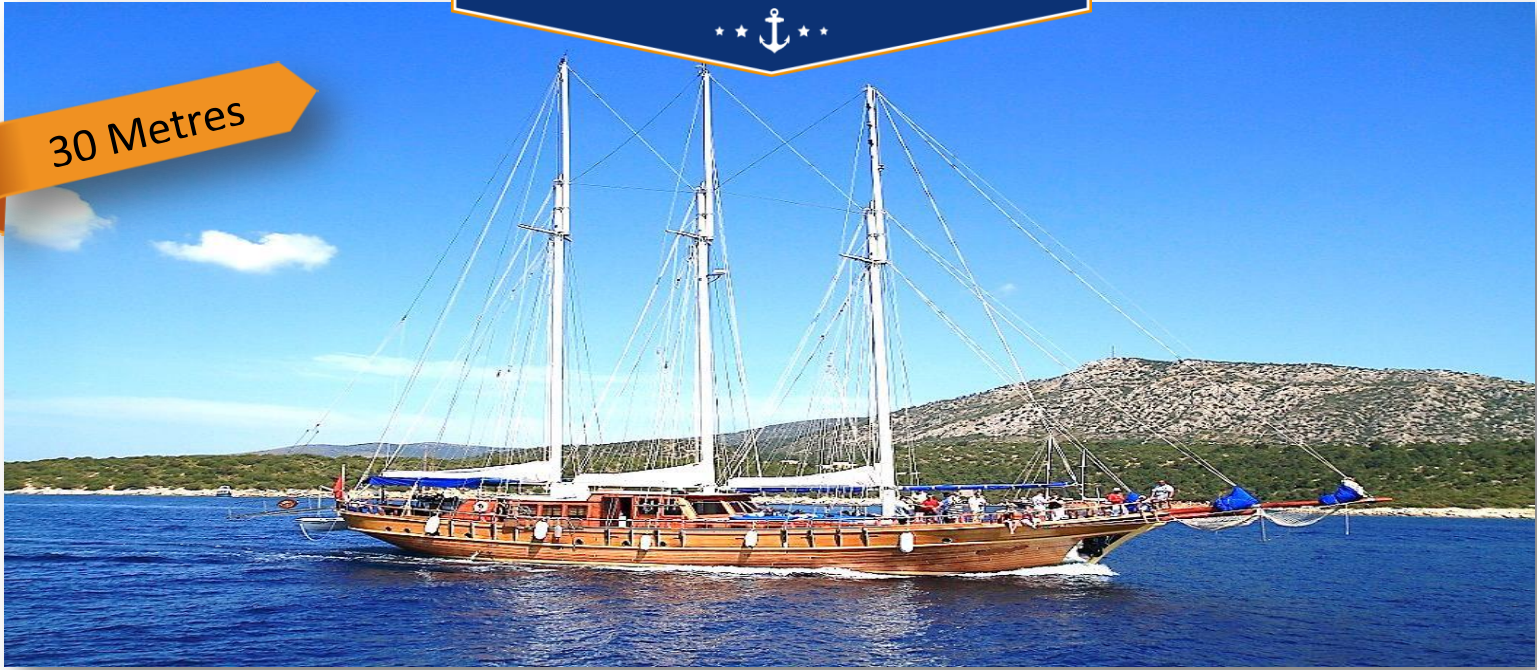

# GULET-YACHT TANYELI-I

30 Metres

## General Specifications

Boat Name	Tanyeli-1	Base Port	Bodrum
Guest Capacity	18	LOA	30 Mt.
Cabins	9 Double Cabins	Onboard Electronics	TV, VCR, DVD Player, FM Radio, CD Player, SatelliteTV System, Internet
Number Of Crew	5	A/C D/C Electricity	220 V - 12 V - 24 V
Main Engines	2 X 360 HP	Power Generators	1 x 33 KWA
Average Speed	11 Knots	Max. Speed	12 Knots.
Air Conditioning	Yes	Fresh Water	8000 Lt.
Average Consumption of Fuel	80 Lt. / Per Hour	Maximum Fuel Consumption	100 Lt. / Per Hour
Dinghy / Outboard	4,20 M / 1 x 10 HP	Other	Snorkelling Gear, Fishing Gear