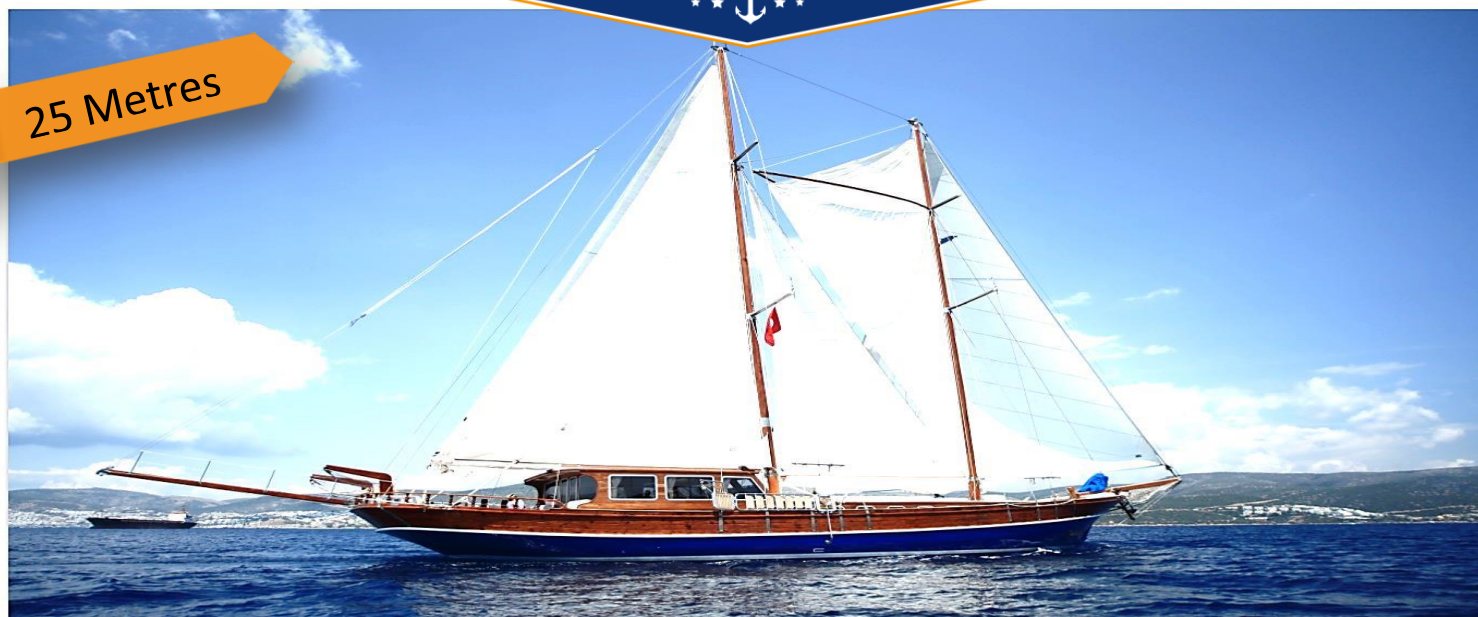

GULET-YACHT SERGUL SULTAN

25 Metres

Daily Charter Rates in Euros

May&October	1500.- Euro	June&September	1700.- Euro	July&August	1900.- Euro
-------------	-------------	----------------	-------------	-------------	-------------

The Price Includes; The Crew, Standard Meal, Soft Drinks, Petrol, Hotel Transfers and Taxes.

General Specifications

Boat Name	Sergül Sultan	Base Port	Bodrum
Guest Capacity	12	LOA	25 Mt.
Cabins	4 Double, 2 Twin Cabins	Onboard Electronics	TV, VCR, DVD Player, FM Radio, CD Player, SatelliteTV System, Internet
Number Of Crew	3	A/C D/C Electricity	220 V - 12 V - 24 V
Main Engines	1 X 360 HP	Power Generators	1 x 23 KWA
Average Speed	9 Knots	Max. Speed	14 Knots.
Air Conditioning	Yes	Fresh Water	4000 Lt.
Average Consumption of Fuel	40 Lt. / Per Hour	Maximum Fuel Consumption	60 Lt. / Per Hour
Dinghy / Outboard	4,80 M / 1 x 100 HP 1 x 10 HP	Other	Snorkelling Gear, Fishing Gear