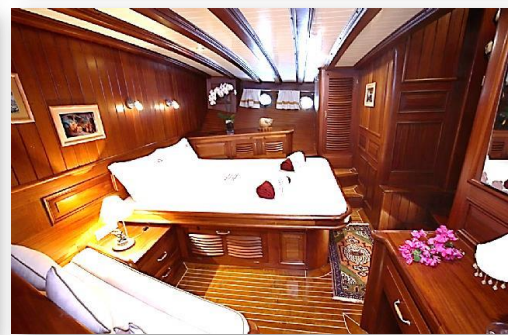

# GULET-YACHT PRINCESS NAZAN DENIZ

30 Metres

## General Specifications

Boat Name	Princess Nazan Deniz	Base Port	Bodrum
Guest Capacity	12	LOA	30 Mt.
Cabins	2 Master, 2 Double, 2 Twin Cabins	Onboard Electronics	TV, VCR, DVD Player, FM Radio, CD Player, SatelliteTV System, Internet
Number Of Crew	4	A/C D/C Electricity	220 V - 12 V - 24 V
Main Engines	2 X 360 HP	Power Generators	2 x 23 KWA
Average Speed	9 Knots	Max. Speed	14 Knots.
Air Conditioning	Yes	Fresh Water	8000 Lt.
Average Consumption of Fuel	80 Lt. / Per Hour	Maximum Fuel Consumption	130 Lt. / Per Hour
Dinghy / Outboard	4,80 M / 1 x 100 HP 1 x 10 HP	Other	Snorkelling Gear, Fishing Gear, Water Sports