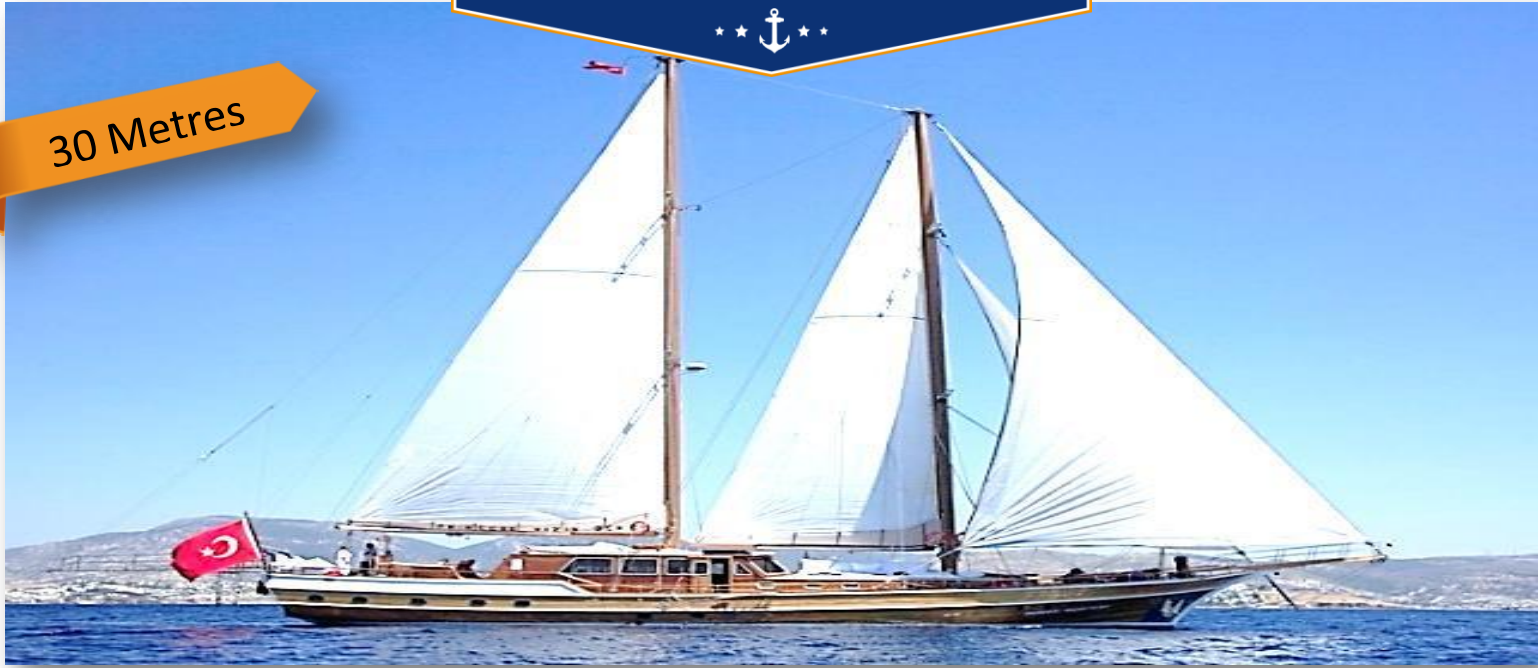

# GULET-YACHT PRINCESS NAZAN DENIZ

30 Metres

## General Specifications

Boat Name	Princess Nazan Deniz	Base Port	Bodrum
Guest Capacity	12	LOA	30 Mt.
Cabins	2 Master, 2 Double, 2 Twin Cabins	Onboard Electronics	TV, VCR, DVD Player, FM Radio, CD Player, SatelliteTV System, Internet
Number Of Crew	4	A/C D/C Electricity	220 V - 12 V - 24 V
Main Engines	2 X 360 HP	Power Generators	2 x 23 KWA
Average Speed	9 Knots	Max. Speed	14 Knots.
Air Conditioning	Yes	Fresh Water	8000 Lt.
Average Consumption of Fuel	80 Lt. / Per Hour	Maximum Fuel Consumption	130 Lt. / Per Hour
Dinghy / Outboard	4,80 M / 1 x 100 HP 1 x 10 HP	Other	Snorkelling Gear, Fishing Gear, Water Sports