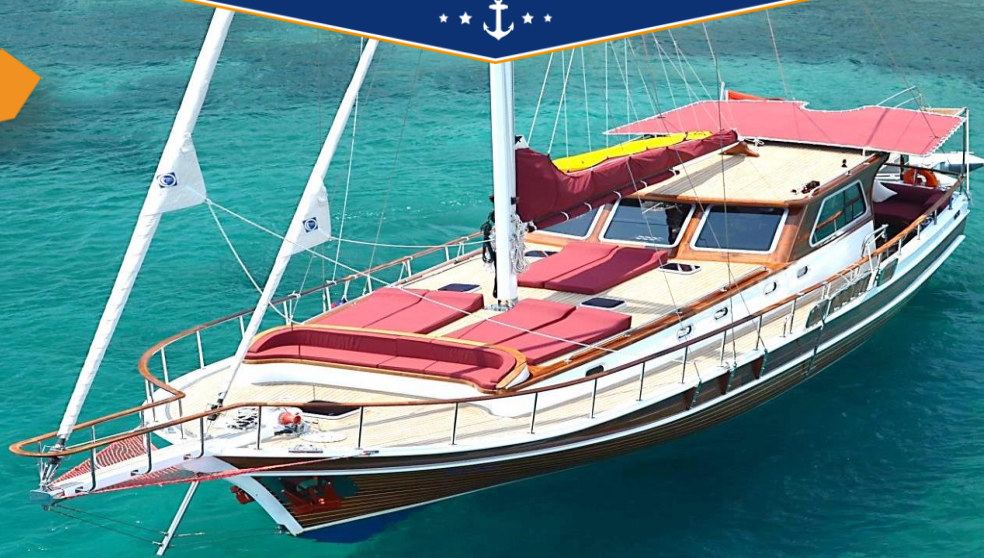

GULET-YACHT NAZ CAN-1

15 Metres

Daily Charter Rates in Euros

May&October	900.- Euro	June&September	1000.- Euro	July&August	1100.- Euro
-------------	------------	----------------	-------------	-------------	-------------

The Price Includes; The Crew, Standard Meal, Soft Drinks, Petrol, Hotel Transfers and Taxes.

General Specifications

Boat Name	Naz Can-1	Base Port	Bodrum
Guest Capacity	4	LOA	15 Mt.
Cabins	2 Double Cabins	Onboard Electronics	TV, VCR, DVD Player, FM Radio, CD Player, SatelliteTV System, Internet
Number Of Crew	2	A/C D/C Electricity	220 V - 12 V - 24 V
Main Engines	1 X 280 HP	Power Generators	1 x 12 KWA
Average Speed	8 Knots	Max. Speed	10 Knots.
Air Conditioning	Yes	Fresh Water	1500 Lt.
Average Consumption of Fuel	20 Lt. / Per Hour	Maximum Fuel Consumption	25 Lt. / Per Hour
Dinghy / Outboard	2,50 M / 1 x 6 HP	Other	Snorkelling Gear, Fishing Gear