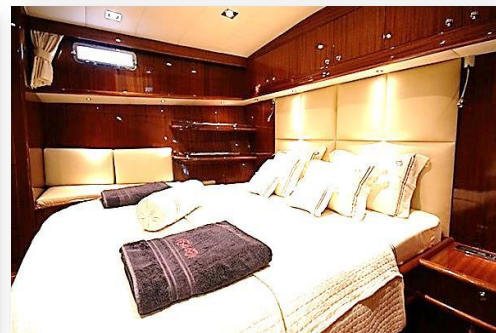

GULET-YACHT DIDI

24 Metres

Daily Charter Rates in Euros

May&October	1800.- Euro	June&September	2000.- Euro	July&August	2200.- Euro

The Price Includes; The Crew, Standard Meal, Soft Drinks, Petrol, Hotel Transfers and Taxes.

General Specifications

Boat Name	Didi	Base Port	Bodrum
Guest Capacity	8	LOA	24 Mt.
Cabins	2 Master, 1 Double, 1 Twin Cabins	Onboard Electronics	TV, VCR, DVD Player, FM Radio, CD Player, SatelliteTV System, Internet
Number Of Crew	3	A/C D/C Electricity	220 V - 12 V - 24 V
Main Engines	2 X 280 HP	Power Generators	2 x 23 KWA
Average Speed	10 Knots	Max. Speed	12 Knots.
Air Conditioning	Yes	Fresh Water	4000 Lt.
Average Consumption of Fuel	60 Lt. / Per Hour	Maximum Fuel Consumption	70 Lt. / Per Hour
Dinghy / Outboard	4,20 M / 1 x 60 HP	Other	Snorkelling Gear, Fishing Gear

On daily charters, cancellation within 24 hour before commencing the trip will be applicable with 100% cancellation fee.